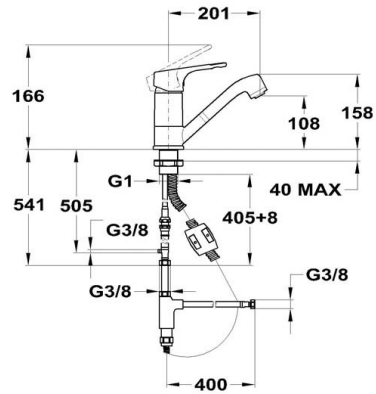

## Junior Evo | Sink mixer

- Swivel low spout
- 201 mm spout
- Anti-scale aerator
- Size of aerator: M24x1
- With pull out shower: 2 functions
- 40 mm cartridge
- 3/8" flexible inlet pipe

### Other datas

Code	EAN	Master box	Palette	Weight
152-0050-00	5995841028229	6 pcs	108 pcs	1,45 kg