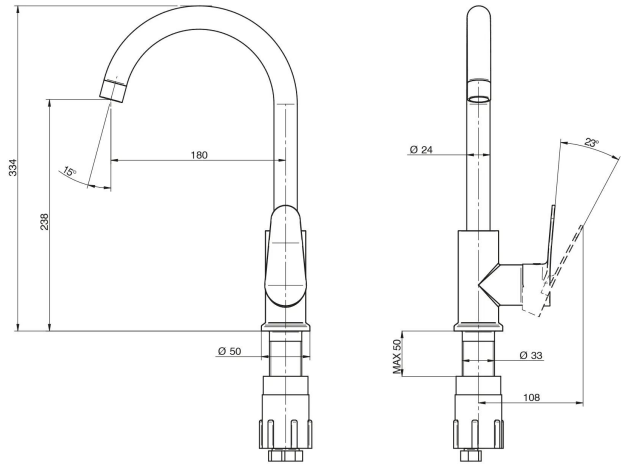

PRODUCT DATASHEET

Hello | Sink mixer

- Swivel spout: 180 mm
- Anti-scale aerator
- Size of aerator: M22x1
- Easy Fix installation
- 3/8" flexible inlet pipe
- Color: Grey

Due to the natural variability of the material and minor differences in the manufacturing process, slight shade differences may occur between the faucet and the sink even if they have the same color designation.

REF:

[82915280G7](#)

Other datas

Code	EAN	Master box	Palette	Weight
82915280G7	5995841702686	10 pcs	100 pcs	1.3 kg