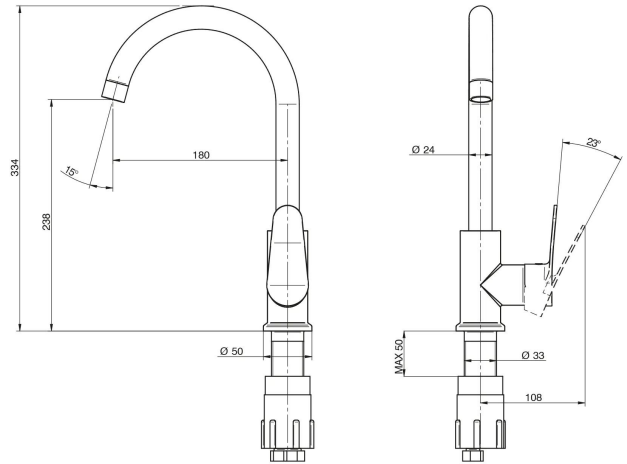

## Hello | Sink mixer

- Swivel spout: 180 mm
- Anti-scale aerator
- Size of aerator: M22x1
- Easy Fix installation
- 3/8" flexible inlet pipe
- Color: Beige

Due to the natural variability of the material and minor differences in the manufacturing process, slight shade differences may occur between the faucet and the sink even if they have the same color designation.