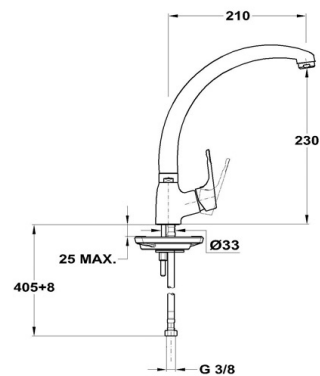

## Junior Evo | Sink mixer

- Swivel high spout
- 210 mm spout
- Anti-scale aerator
- Size of aerator: M24x1
- 35 mm cartridge
- 3/8" flexible inlet pipe