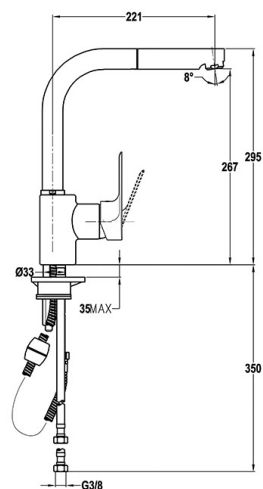

PRODUCT DATASHEET

Trend Plus | Sink mixer

- Swivel high spout: 221 mm
- Anti-scale aerator
- Pull-out shower with anti-scale system, 1 function

Ref.:

329382800

Other datas

Code	EAN	Master box	Palette	Weight
329382800	5995841031144	6 pcs	72 pcs	2,7 kg