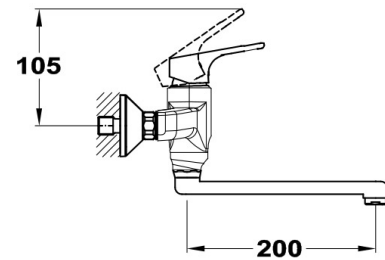

## Junior Evo | Sink mixer

- Swivel low spout
- 200 mm spout
- Anti-scale aerator
- Size of aerator: M24x1
- 35 mm cartridge
- Equipped with noise reducer