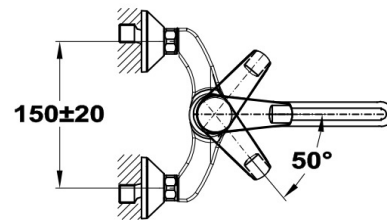

## Junior Evo | Sink mixer

- Swivel low spout
- 200 mm spout
- Anti-scale aerator
- Size of aerator: M24x1
- 35 mm cartridge
- Equipped with noise reducer