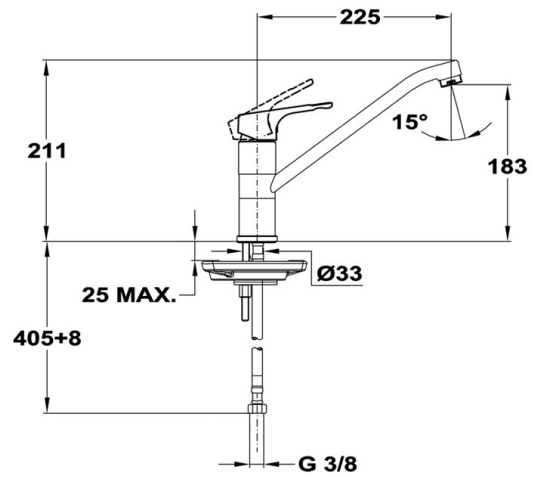

PRODUCT DATASHEET

Junior Evo | Sink mixer

- Swivel lower spout
- 225 mm spout
- Anti-scale aerator
- Size of aerator: M24x1
- 35 mm cartridge
- 3/8" flexible inlet pipe

REF.

152-0049-00

Other datas

Code	EAN	Master box	Palette	Weight
152-0049-00	5995841023989	6 pcs	162 pcs	1,26 kg