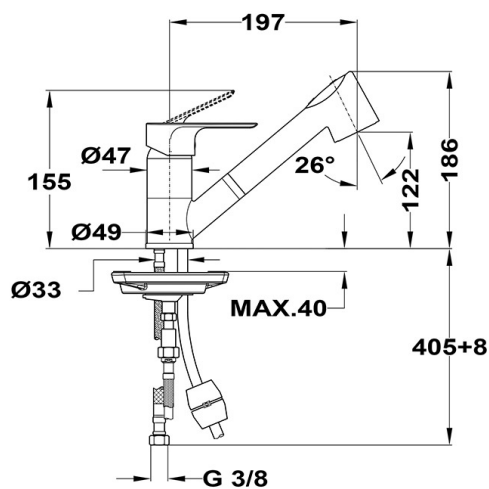

PRODUCT DATASHEET

Trend Plus | Sink mixer

- Swivel low spout
- 201 mm spout
- Anti-scale aerator
- Size of aerator: M24x1
- With pull out shower: 2 functions
- 40 mm cartridge
- 3/8" flexible inlet pipe

REF.

152-1551-04

Other datas

Code	EAN	Master box	Palette	Weight
152-1551-04	5995841031137	6 pcs	108 pcs	1,895 kg