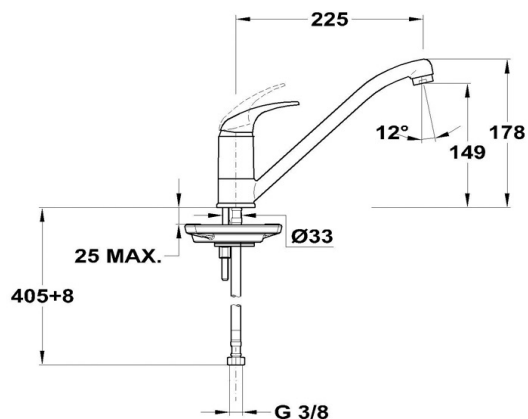

PRODUCT DATASHEET

Junior | Sink mixer

- Swivel low spout
- 225 mm spout
- Anti-scale aerator
- Size of aerator: M24x1
- 35 mm cartridge
- 3/8" flexible inlet pipe

REF.

652-0042-00

Other datas

Code	EAN	Master box	Palette	Weight
652-0042-00	5995841003943	6 pcs	162 pcs	1,205 kg