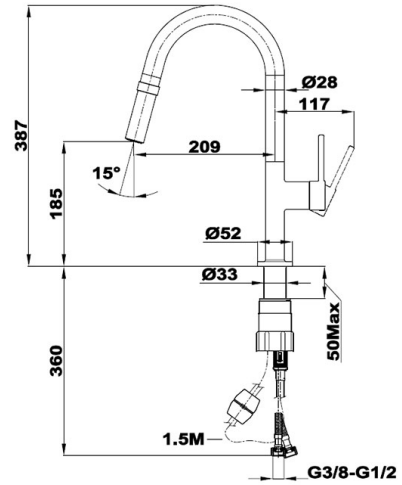

PRODUCT DATASHEET

Junior Evo | EVO X Sink mixer

- With pull out shower: 2 functions
- Easy Fix installation

Ref.:

182642870

Other datas

Code	EAN	Master box	Palette	Weight
182642870	5995841400582	6 pcs	96 pcs	1,79 kg