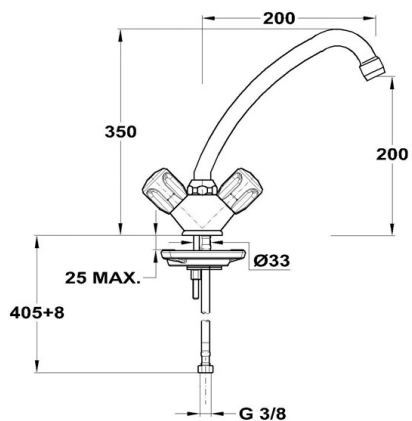

PRODUCT DATASHEET

Eurostar | Sink mixer

- Swivel high spout
- 200 mm spout
- Anti-scale aerator
- Size of aerator: M22x1
- Standard headpart
- 3/8" flexible inlet pipe

REF.

142-2152-00

Other datas

Code	EAN	Master box	Palette	Weight
142-2152-00	5995841035395	6 pcs	162 pcs	0,976 kg