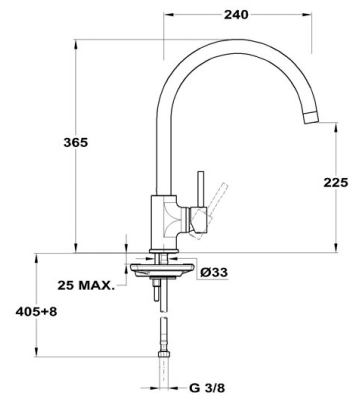

PRODUCT DATASHEET

Junior Evo | Evo X sink mixer

- Swivel high spout
- 240 mm spout
- Anti-scale aerator
- Size of aerator: M22x1
- 35 mm ECO click cartridge
- 3/8" flexible inlet pipe

REF.

[152-0052-01](#)

Other datas

Code	EAN	Master box	Palette	Weight
152-0052-01	5995841362231	6 pcs	48 pcs	1,15 kg