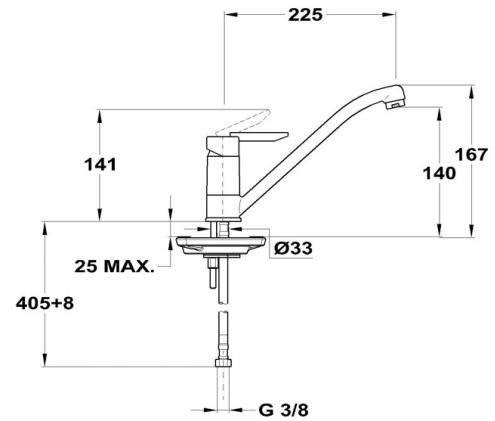

PRODUCT DATASHEET

Mambo-5 | Sink mixer

- Swivel low spout
- 225 mm spout
- Anti-scale aerator
- Size of aerator: M24x1
- 35 mm cartridge
- 3/8" flexible inlet pipe

REF.

652-0072-00

Other datas

Code	EAN	Master box	Palette	Weight
652-0072-00	5995841007255	6 pcs	162 pcs	1,205 kg