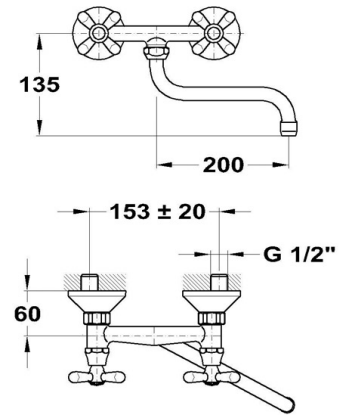

## Treff | Sink mixer

- Swivel low spout
- 200 mm spout
- Anti-scale aerator
- Size of aerator: M22x1
- Ceramic headpart

### Other datas

Code	EAN	Master box	Palette	Weight
142-0010-30	5995841007217	6 pcs	216 pcs	1,223 kg