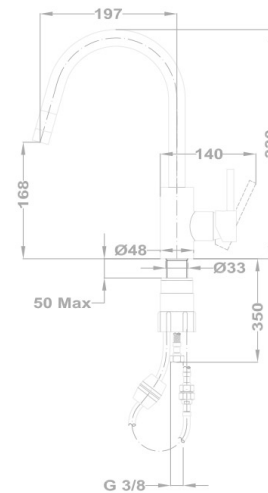

PRODUCT DATASHEET

Junior Evo | Black sink mixer

- Matt black + chrome
- Swivel spout: 193 mm
- Anti-scale aerator
- Aerator size: M24x1
- Pull-out scale-free single-function shower head
- Easy quick fixing

REF:

25938280N

Other datas

Code	EAN	Master box	Palette	Weight
25938280N	5995841398537	10 pcs	80 pcs	1,3 kg