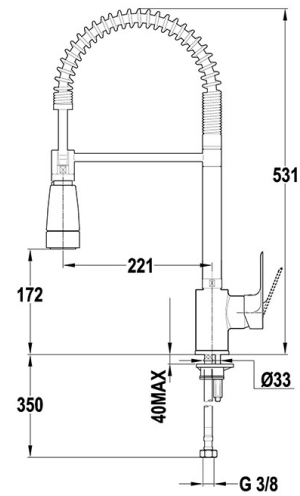

PRODUCT DATASHEET

Trend Plus | Sink mixer

- Stainless steel flexible swivel spout
- High resistance flexible ring
- Pull-down shower, 2 functions: normal and shower

Ref.:

329372800

Other datas

Code	EAN	Master box	Palette	Weight
329372800	5995841031151	6 pcs	72 pcs	3 kg