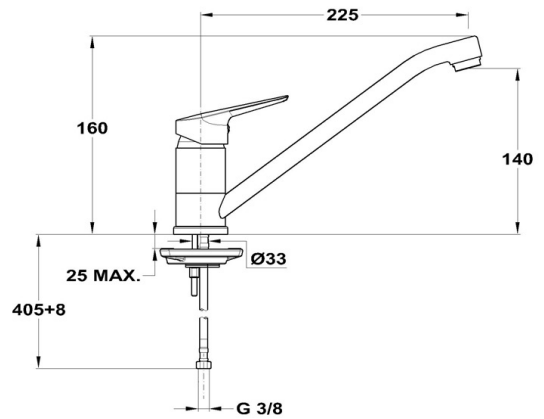

PRODUCT DATASHEET

Bridge | Sink mixer

- Swivel low spout
- Spout: 225 mm
- Anti-scale aerator
- Size of aerator: M24x1
- 35 mm cartridge
- 3/8" flexible inlet pipe

REF.

[152-1851-00](#)

Other datas

Code	EAN	Master box	Palette	Weight
152-1851-00	5995841363023	6 pcs	162 pcs	1,26 kg