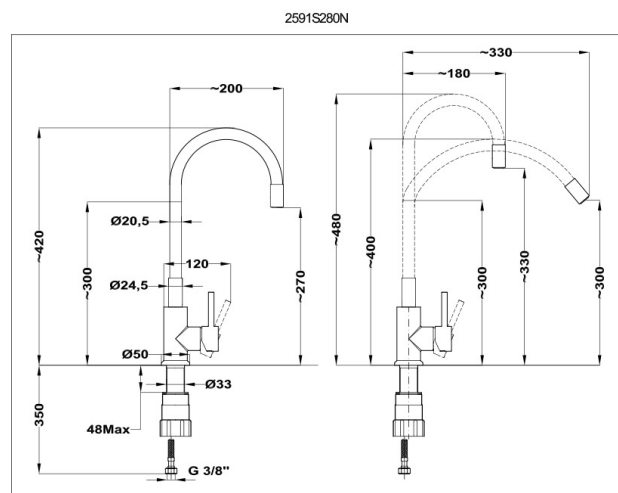

PRODUCT DATASHEET

Junior Evo | Infinite sink mixer (beige)

- Beige flexible spout - the shape of the spout can be changed
- Swivel spout: 200 mm
- Anti-scale aerator
- Aerator size: M18,5x1
- Easy quick fixing

REF:

[2591S280B1](#)

Other datas

| Code | EAN | Master box | Palette | Weight |
|----------------------------|---------------|------------|---------|----------|
| 2591S280B1 | 5995841400421 | 6 pcs | 100 pcs | 0,985 kg |