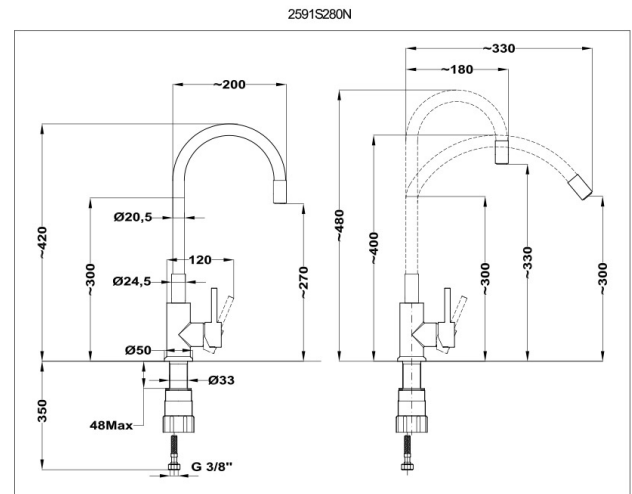

PRODUCT DATASHEET

Junior Evo | Infinite sink mixer (grey)

- Grey flexible spout - the shape of the spout can be changed
- Swivel spout: 200 mm
- Anti-scale aerator
- Aerator size: M18,5x1
- Easy quick fixing

REF:

[2591S280G5](#)

Other datas

Code	EAN	Master box	Palette	Weight
2591S280G5	5995841400438	6 pcs	100 pcs	0,985 kg