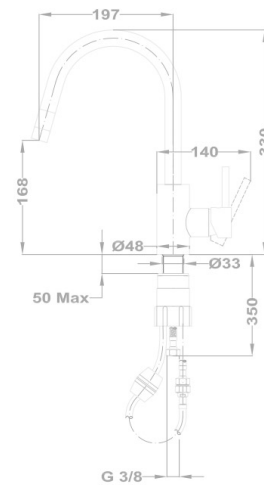

PRODUCT DATASHEET

Junior Evo | White sink mixer

- Matt white + chrome
- Swivel spout: 193 mm
- Anti-scale aerator
- Aerator size: M24x1
- Pull-out scale-free single-function shower head

REF:

25938280W

Other datas

Code	EAN	Master box	Palette	Weight
25938280W	5995841398544	10 pcs	80 pcs	1,3 kg