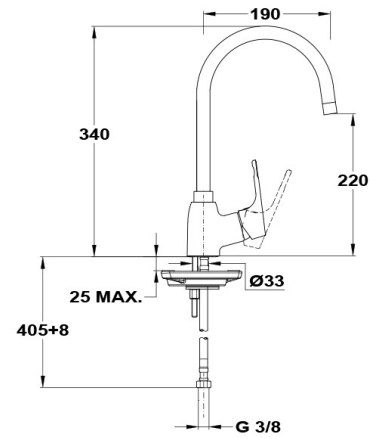

PRODUCT DATASHEET

Junior Evo | Sink mixer

- Swivel upper spout
- 190 mm spout
- Anti-scale aerator
- Size of aerator: M19x1
- 35 mm cartridge
- 3/8" flexible inlet pipe

REF.

152-0067-00

Other datas

Code	EAN	Master box	Palette	Weight
152-0067-00	5995841028526	6 pcs	96 pcs	1,73 kg