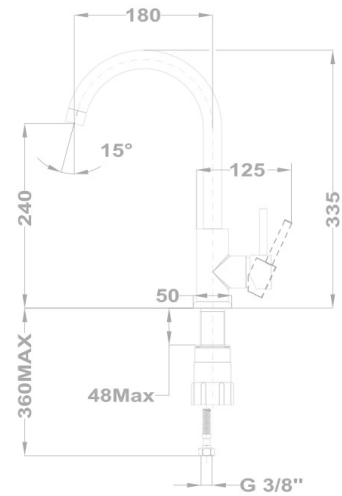

PRODUCT DATASHEET

Junior Evo | Black sink mixer

- Matt black + chrome
- Swivel spout: 180 mm
- Anti-scale aerator
- Aerator size: M22x1
- Easy quick fixing

REF:

25915280N

Other datas

Code	EAN	Master box	Palette	Weight
25915280N	5995841398513	10 pcs	100 pcs	0,99 kg