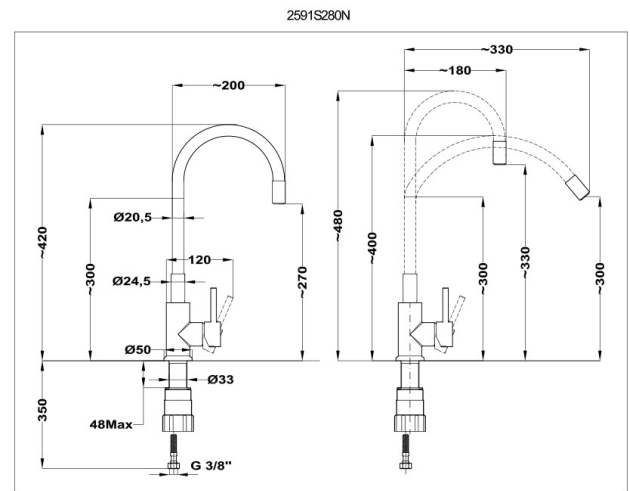

## Junior Evo | Infinite sink mixer (black)

- Black flexible spout - the shape of the spout can be changed
- Swivel spout: 200 mm
- Anti-scale aerator
- Aerator size: M18,5x1
- Easy quick fixing

**REF:**

**2591S280N**

**Other datas**

Code	EAN	Master box	Palette	Weight
<a href="#">2591S280N</a>	5995841400445	6 pcs	100 pcs	0,985 kg