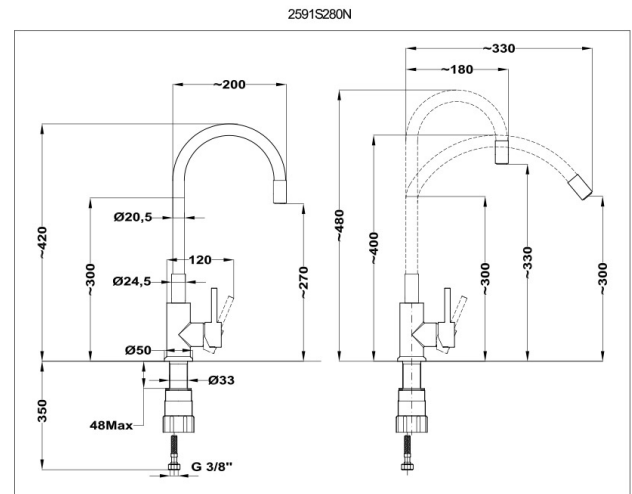

PRODUCT DATASHEET

Junior Evo | Infinite sink mixer (white)

- White flexible spout - the shape of the spout can be changed
- Swivel spout: 200 mm
- Anti-scale aerator
- Aerator size: M24x1
- Easy quick fixing

REF:

[2591S280W](#)

Other datas

Code	EAN	Master box	Palette	Weight
2591S280W	5995841400452	6 pcs	100 pcs	0,985 kg