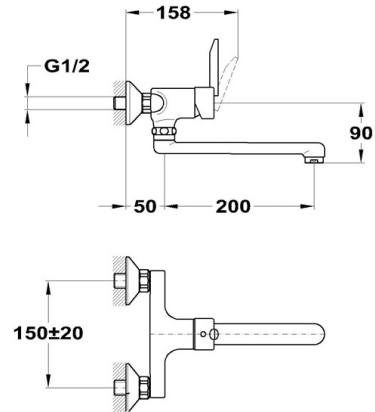

PRODUCT DATASHEET

Mambo-5 | Sink mixer

- Swivel low spout
- 200 mm spout
- Anti-scale aerator
- Size of aerator: M24x1
- 35 mm cartridge

REF.

152-0035-00

Other datas

Code	EAN	Master box	Palette	Weight
152-0035-00	5995841014864	6 pcs	108 pcs	1,35 kg