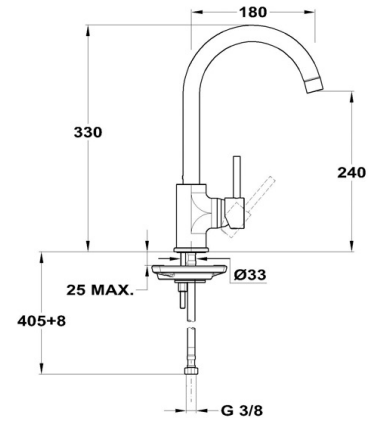

PRODUCT DATASHEET

Junior Evo | Evo X sink mixer

- Swivel high spout
- 180 mm spout
- Anti-scale aerator
- Size of aerator: M22x1
- 35 mm ECO click cartridge
- 3/8" flexible inlet pipe

REF.

152-0052-00

Other datas

Code	EAN	Master box	Palette	Weight
152-0052-00	5995841362224	6 pcs	54 pcs	0,985 kg