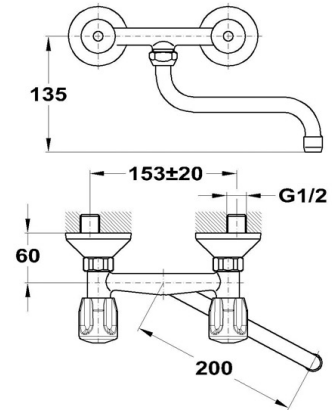

PRODUCT DATASHEET

Eurostar | Sink mixer

- Swivel low spout
- 200 mm spout
- Anti-scale aerator
- Size of aerator: M22x1
- Standard headpart

REF.

142-0148-00

Other datas

Code	EAN	Master box	Palette	Weight
142-0148-00	5995841005640	6 pcs	216 pcs	0,965 kg